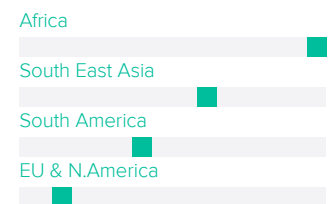

Target Markets