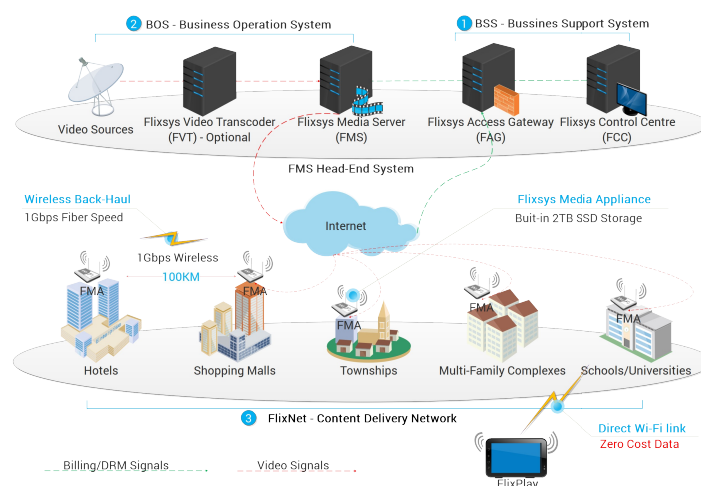

Unlimited Scalability

Support microservices architecture for large system.

Use Industry Approved DRM

FlixDRM (OMA based), also supports Widevine & FairPlay

Flixsys Media Platform

Flixsys Media Platform (FMP) is a software media solution designed to distribute media contents to regions with limited internet access without incurring data cost to operators and users. It supports (Netflix like) video service and offer content downloads such as Replay-TV, TV Shows, Movies and Audio Books to take-away for off-line viewing using iOS or Android smart devices.

System Architecture

Flixsys Media Platform consists of three essential elements required to deliver the video operation without involving third-party services.

- BSS - Business Support System
- BOS - Business Operating System
- CDN - Content Delivery Network

Deployment Applications

FMP is an ideal media solution for any applications challenged with limited internet access and expensive online data cost.

- Remote Villages, Hotels and Resorts
- Remote Islands without Fiber links.
- Commuting Transportation (Buses, Cruise Ships, Ferries)

Target Markets

Target Customer

Flixsys Media Appliance

Flixsys Media Appliance (FMA) is sold as a hardware unit with built-in Wi-Fi, 2TB hard-drive and 3/4G internet module required communicate with FMP back-end to process service authorization and DRM controls. Media contents can be synchronized to into FMA using 3/4G data service or a wired internet connection when applicable. FMA is also available as a software product to work with approved third-party smart routers supporting the OpenWrt open source project for embedded operating system based on Linux, primarily used on embedded devices to route network traffic.